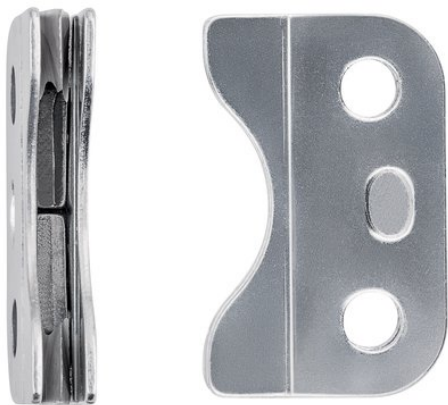

## 1 pair of spare blades for 90 25 20 (protective tubes)

Old model